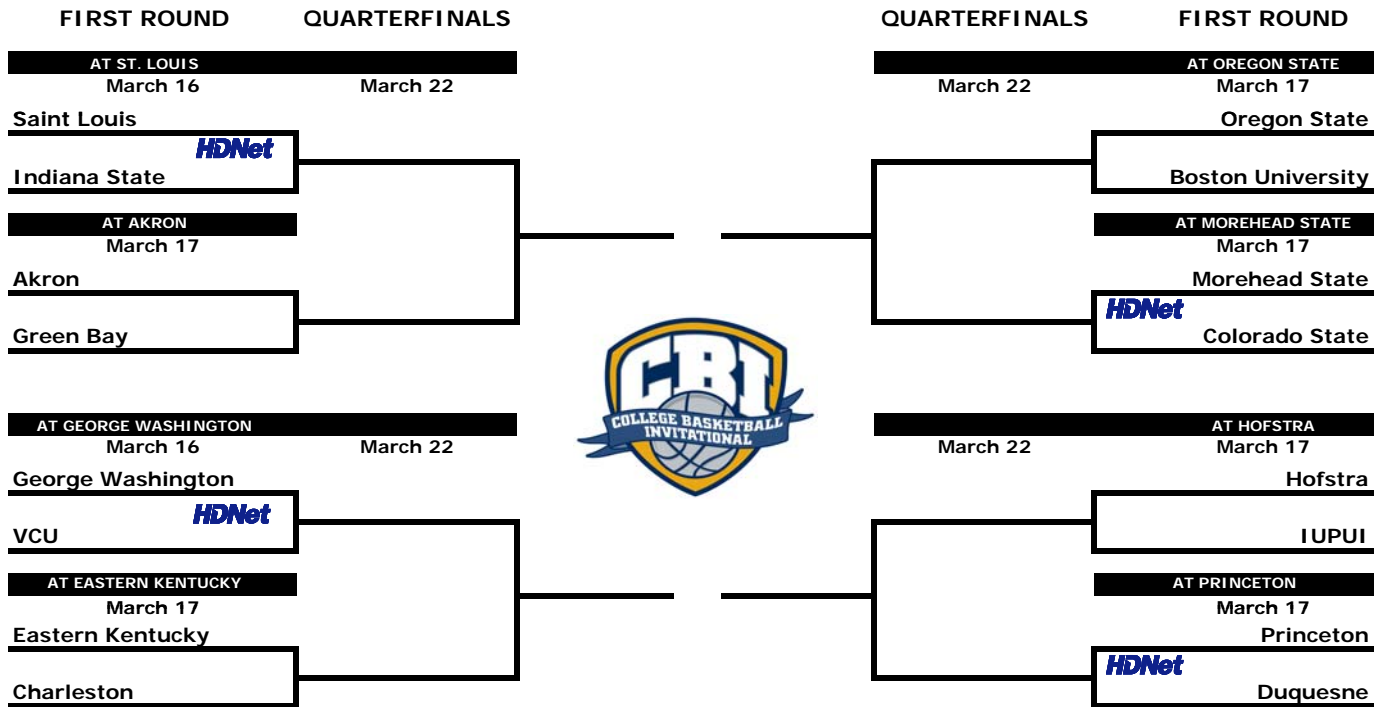

# 2010 COLLEGE BASKETBALL INVITATIONAL

## SEMIFINALS

## CHAMPIONSHIP SERIES

March 29 - March 31 - April 2  
 Championship Series is a "Best-of-Three"

All Games Eastern Time

<b>HDNet Television Schedule</b>			
March 16 / 17 7 PM ET / 9 PM ET 7 ET/9 PM ET	March 22 TBA TBA	March 24 TBA TBA	March 29, March 31, April 2 TBA (all games)